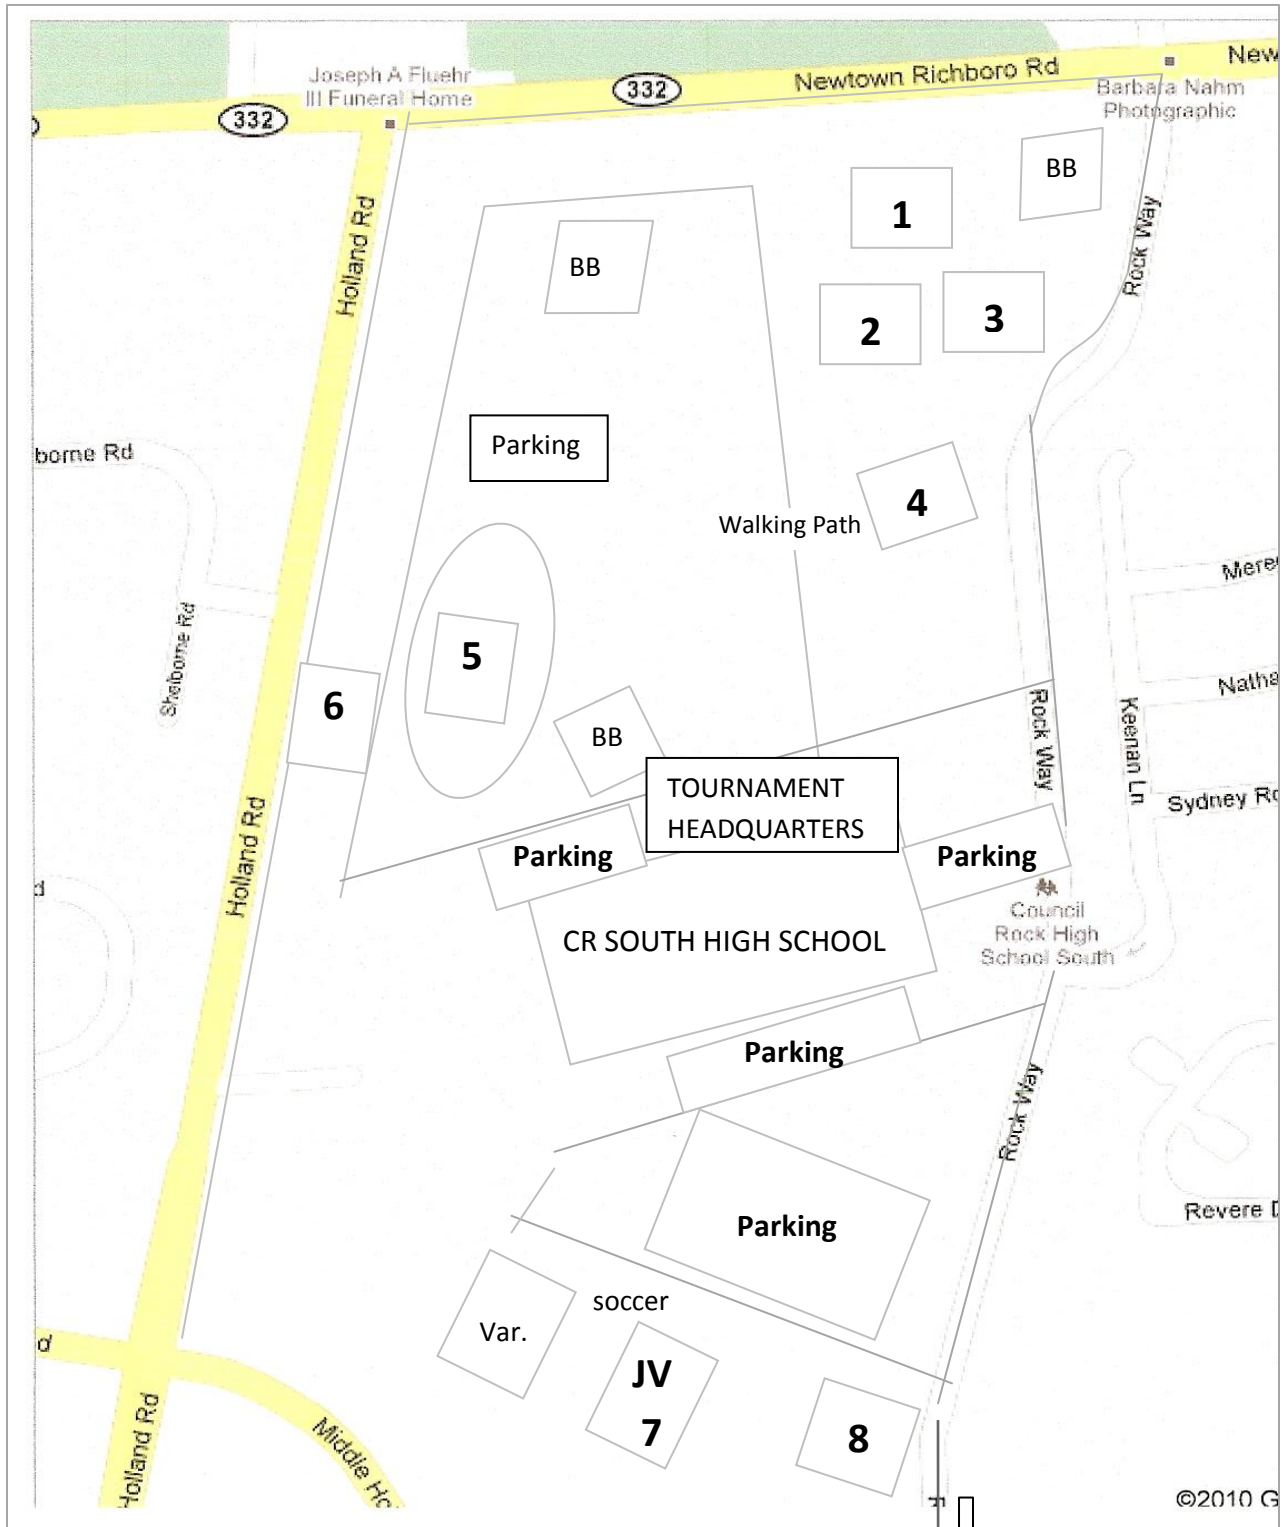

Council Rock South High School Field map

To Middle Holland Road