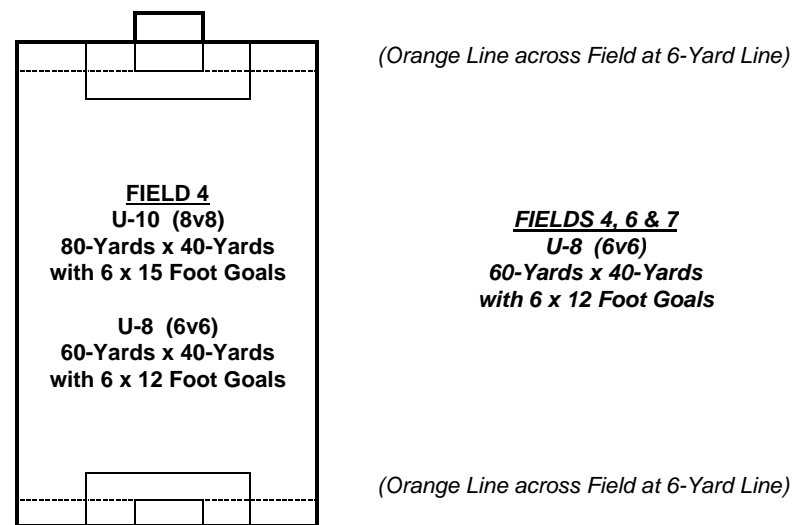

Richboro Middle School - Soccer Fields - Fall 2012

FIELDS 4, 6 & 7
U-8 (6v6)
60-Yards x 40-Yards
with 6 x 12 Foot Goals